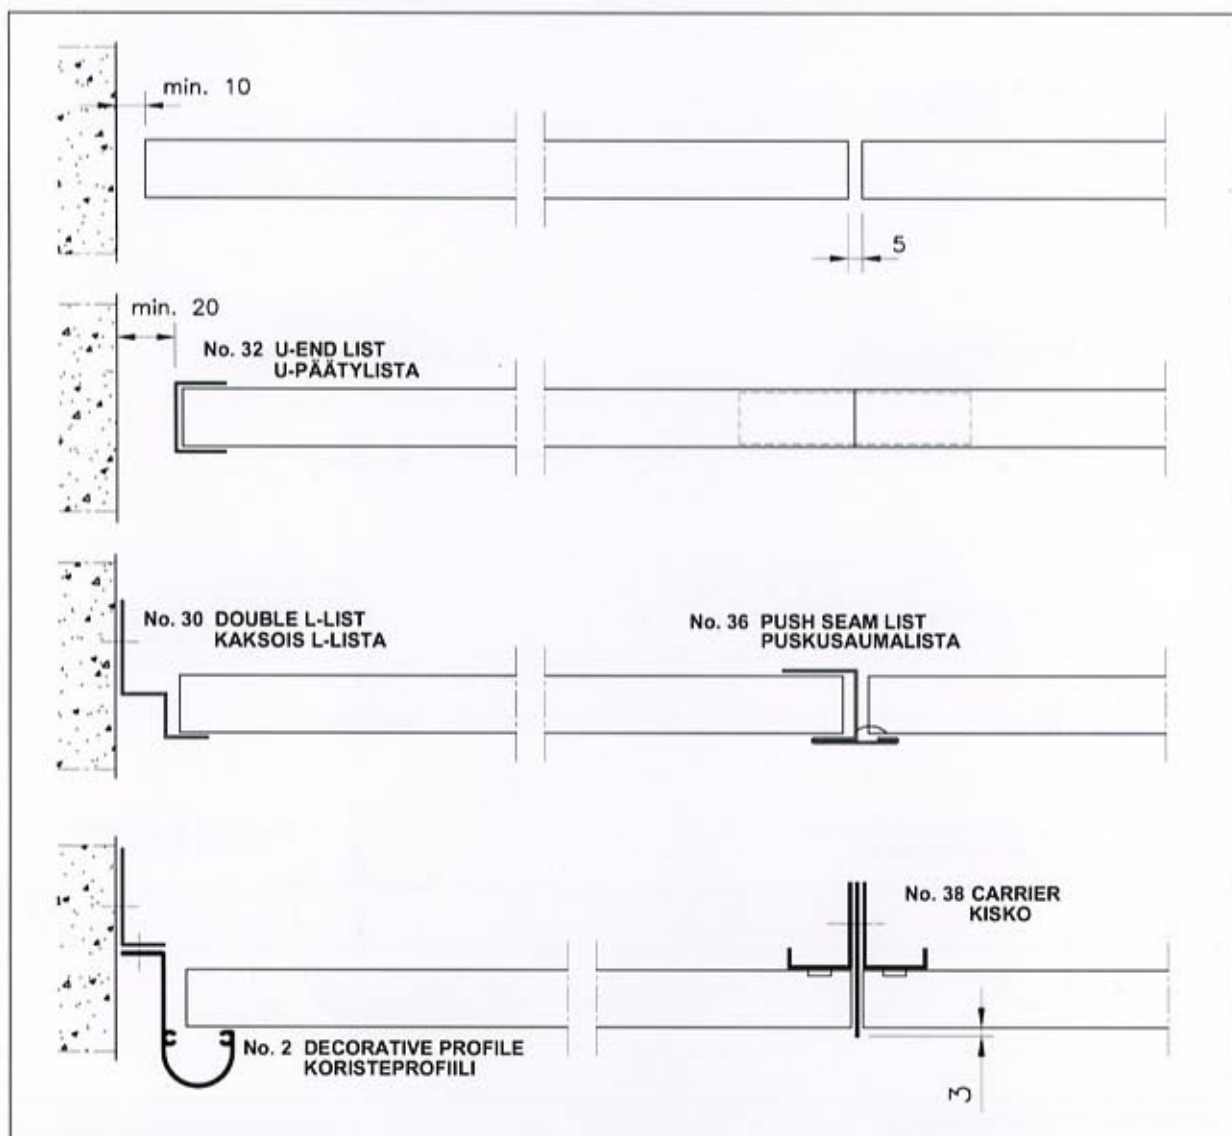

## 6.1 PROFILE CEILING SÄLEKATOT

### SERVICE HATCH FOR PROFILES SÄLEKATON HUOLTOLUUKKU

Length and width = Opening in the ceiling  
Pituus ja leveys = Aukkomitot

All products are subject to modifications without prior notice.  
2004