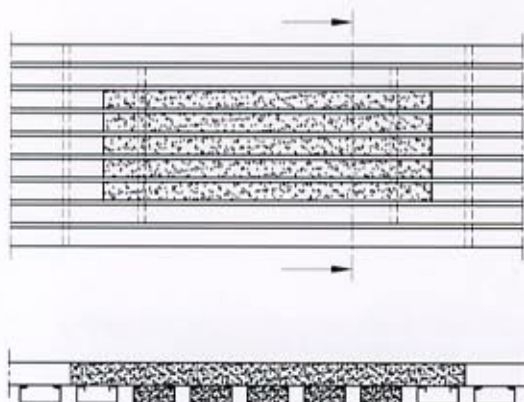

## 6.1 PROFILE CEILING SÄLEKATOT

### SERVICE HATCH FOR PROFILES SÄLEKATON HUOLTOLUUKKU

Length and width = Opening in the ceiling  
Pituus ja leveys = Aukkomitot

All products are subject to modifications without prior notice.  
2004