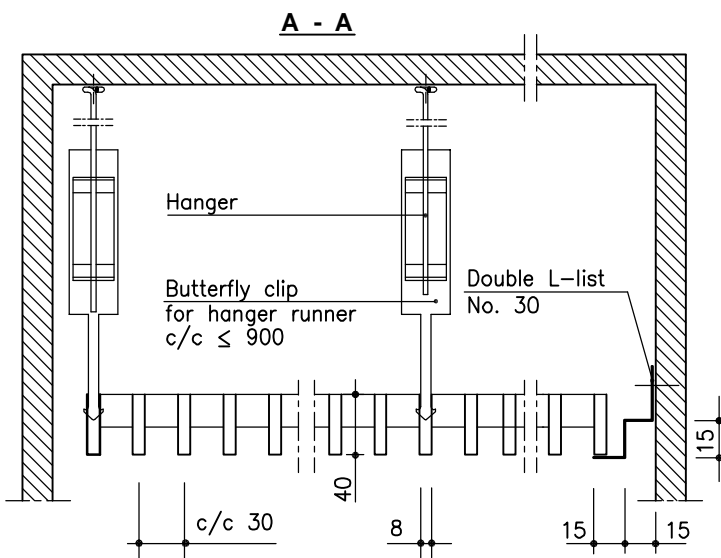

5.10 GRATING LAUTEX WS

STANDARD WS-GRATING

Material	0.4 mm Al
Element size	600 x 1200
Height	40 mm
Grid size, mm	30 x 300
Finish	stove enamelled std. white

OTHER ALTERNATIVES

Material	-
Element size	600 x max.1800
Height	-
Grid size, mm	30 x max.400
Finish	stove enamelled
Other special solutions	Please contact our technical information department