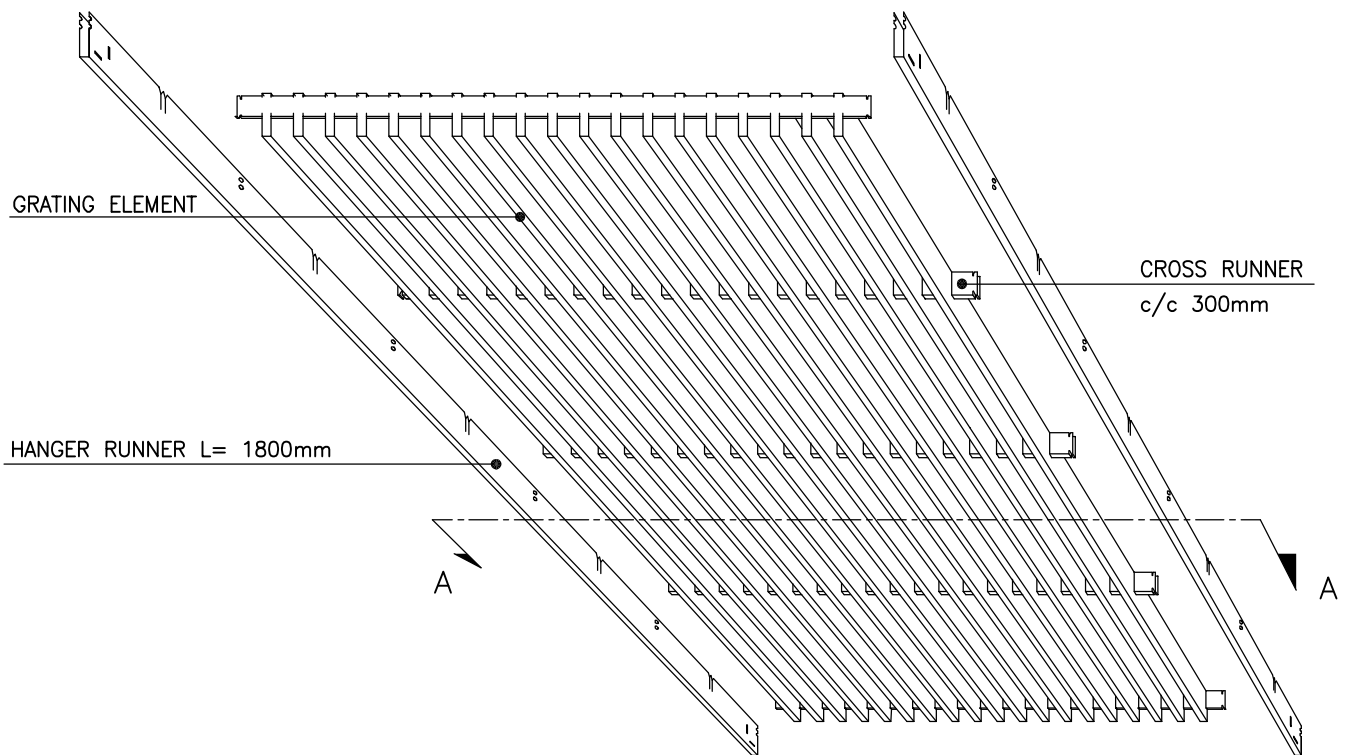

5.10 GRATING LAUTEX WS

STANDARD WS-GRATING

Material	0.4 mm Al
Element size	600 x 1200
Height	40 mm
Grid size, mm	30 x 300
Finish	stove enamelled std. white

OTHER ALTERNATIVES

Material	-
Element size	600 x max.1800
Height	-
Grid size, mm	30 x max.400
Finish	stove enamelled
Other special solutions	Please contact our technical information department