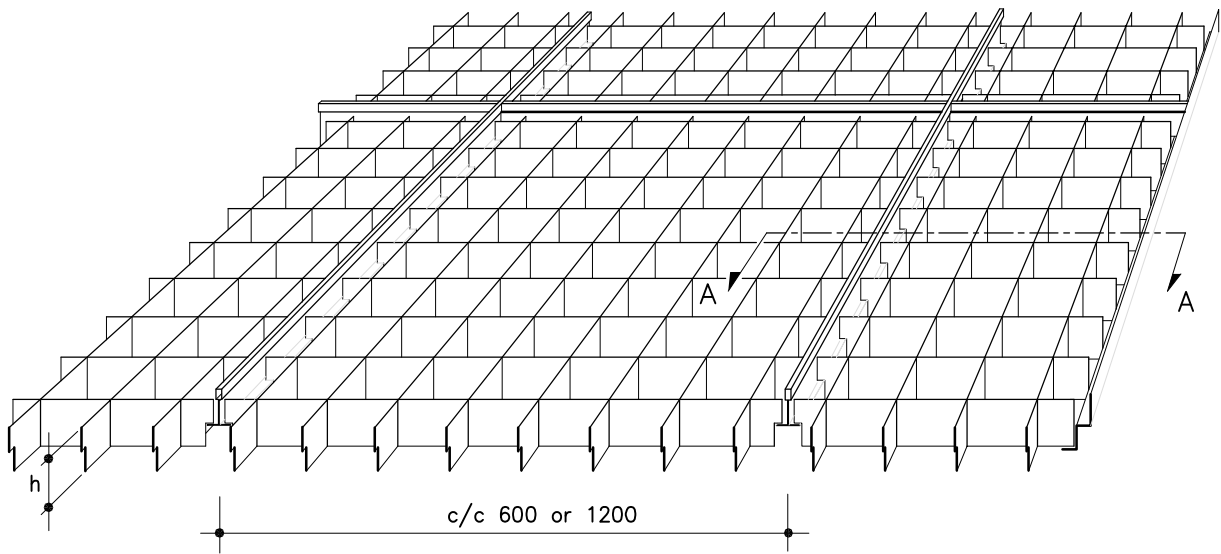

5.1 GRATING LAUTEX NM-MODULE

STANDARD NM- GRATING

Material	0.7 mm Al				
Module size	600 x 600 or 600 x 1200 mm				
Height h	25	35	50	75	100
Grid size a x b	25	37.5	50	75	100
Finish	stove enamelled				

*) when module height is 25 mm, the depth of the groove is 15 mm.

OTHER ALTERNATIVES

Material	-
Module size	dependable of the square size of the cell
-length	600...2200 mm
-width	150...600 mm
Height h	-
Grid size a x b	by choice, 25-100 mm must fit into element size
Other special solutions	Please contact our technical information department.