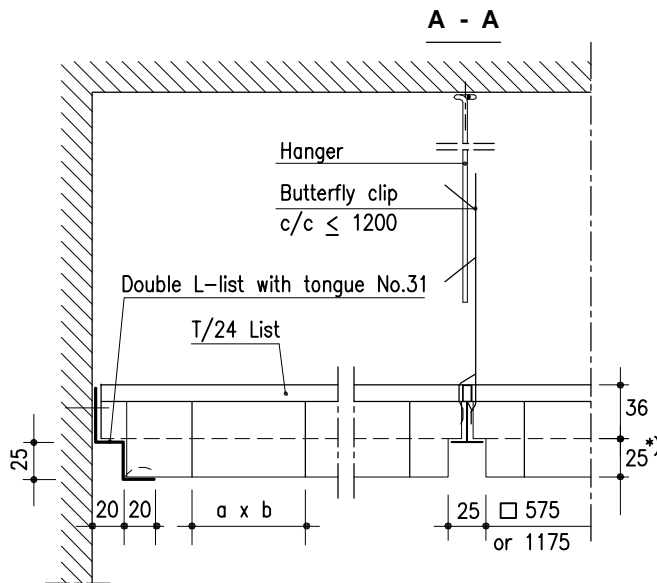

5.1 GRATING LAUTEX NM-MODULE

STANDARD NM- GRATING

Material	0.7 mm Al				
Module size	600 x 600 or 600 x 1200 mm				
Height h	25	35	50	75	100
Grid size a x b	25	37.5	50	75	100
Finish	stove enamelled				

*) when module height is 25 mm, the depth of the groove is 15 mm.

OTHER ALTERNATIVES

Material	-
Module size	dependable of the square size of the cell
-length	600...2200 mm
-width	150...600 mm
Height h	-
Grid size a x b	by choice, 25-100 mm must fit into element size
Other special solutions	Please contact our technical information department.