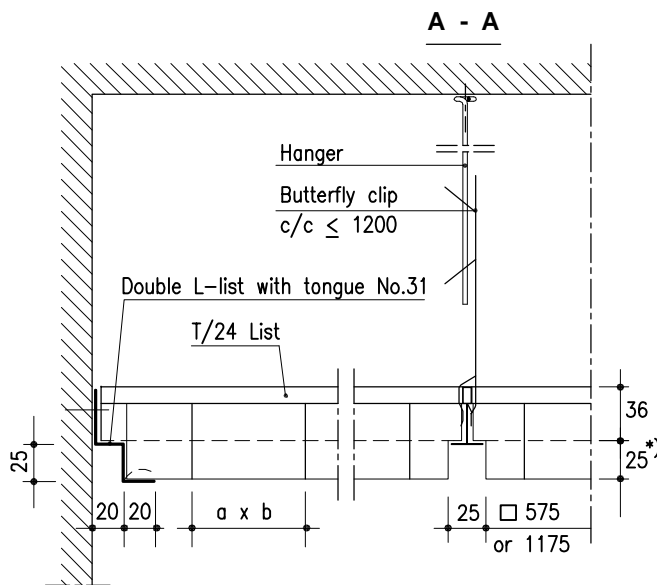

5.1 GRATING LAUTEX NM-MODULE

STANDARD NM- GRATING

Material	0.7 mm Al				
Module size	600 x 600 or 600 x 1200 mm				
Height h	25	35	50	75	100
Grid size a x b	25	37.5	50	75	100
Finish	stove enamelled				

*) when module height is 25 mm, the depth of the groove is 15 mm.

OTHER ALTERNATIVES

Material	-
Module size	dependable of the square size of the cell
-length	600...2200 mm
-width	150...600 mm
Height h	-
Grid size a x b	by choice, 25-100 mm must fit into element size
Other special solutions	Please contact our technical information department.