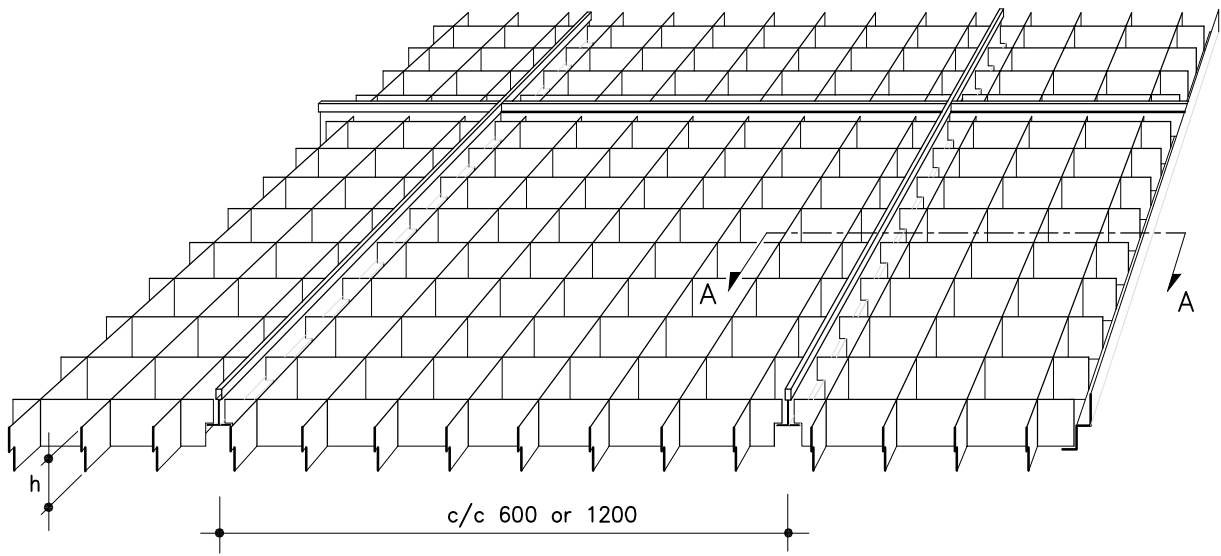

5.1 GRATING LAUTEX NM-MODULE

STANDARD NM- GRATING

Material	0.7 mm Al				
Module size	600 x 600 or 600 x 1200 mm				
Height h	25	35	50	75	100
Grid size a x b	25	37.5	50	75	100
Finish	stove enamelled				

*) when module height is 25 mm, the depth of the groove is 15 mm.

OTHER ALTERNATIVES

Material	-
Module size	dependable of the square size of the cell
-length	600...2200 mm
-width	150...600 mm
Height h	-
Grid size a x b	by choice, 25-100 mm must fit into element size
Other special solutions	Please contact our technical information department.