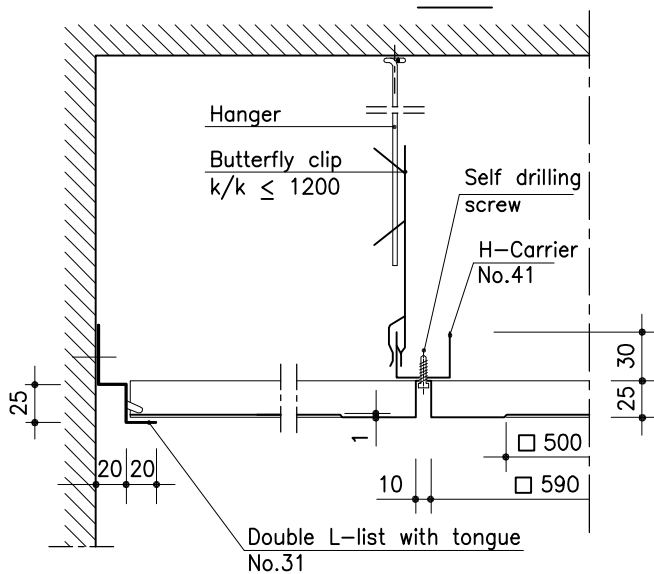

4.8 CASSETTE LAUTEX FL-600

ALTERNATIVE 1

A - A

ALTERNATIVE 2

A - A

STANDARD FL-CASSETTE

| | |
|--------------|-----------------|
| Material | 0.7 mm Al |
| Modular size | 600 x 600 mm |
| Height | 25 mm |
| Perforation | Ø2.0 mm |
| Inlay | acoustic felt |
| Finish | stove enamelled |

OTHER ALTERNATIVES

| | |
|-------------------------|--|
| Material | — |
| Modular size | — |
| Height | — |
| Perforation | Ø3.5 mm |
| Inlay | wool in plastic |
| Finish | high gloss anodized (Al) |
| Other special solutions | Please contact our technical information department. |