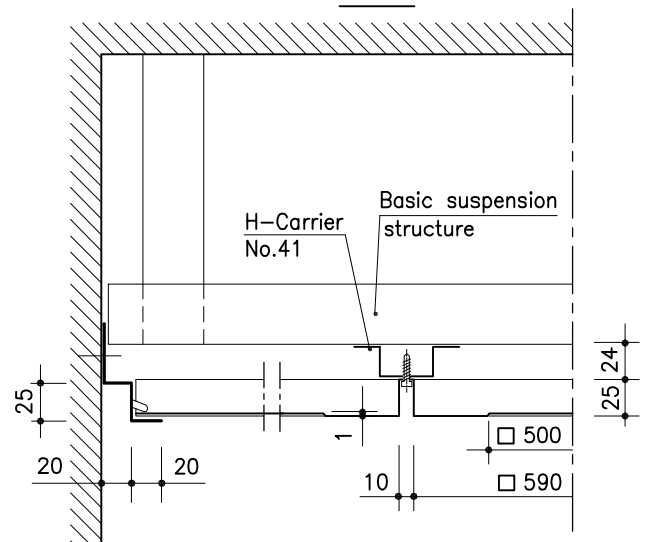

4.8 CASSETTE LAUTEX FL-600

ALTERNATIVE 1

A - A

ALTERNATIVE 2

A - A

STANDARD FL-CASSETTE

| | |
|--------------|-----------------|
| Material | 0.7 mm Al |
| Modular size | 600 x 600 mm |
| Height | 25 mm |
| Perforation | Ø2.0 mm |
| Inlay | acoustic felt |
| Finish | stove enamelled |

OTHER ALTERNATIVES

| | |
|-------------------------|--|
| Material | — |
| Modular size | — |
| Height | — |
| Perforation | Ø3.5 mm |
| Inlay | wool in plastic |
| Finish | high gloss anodized (Al) |
| Other special solutions | Please contact our technical information department. |