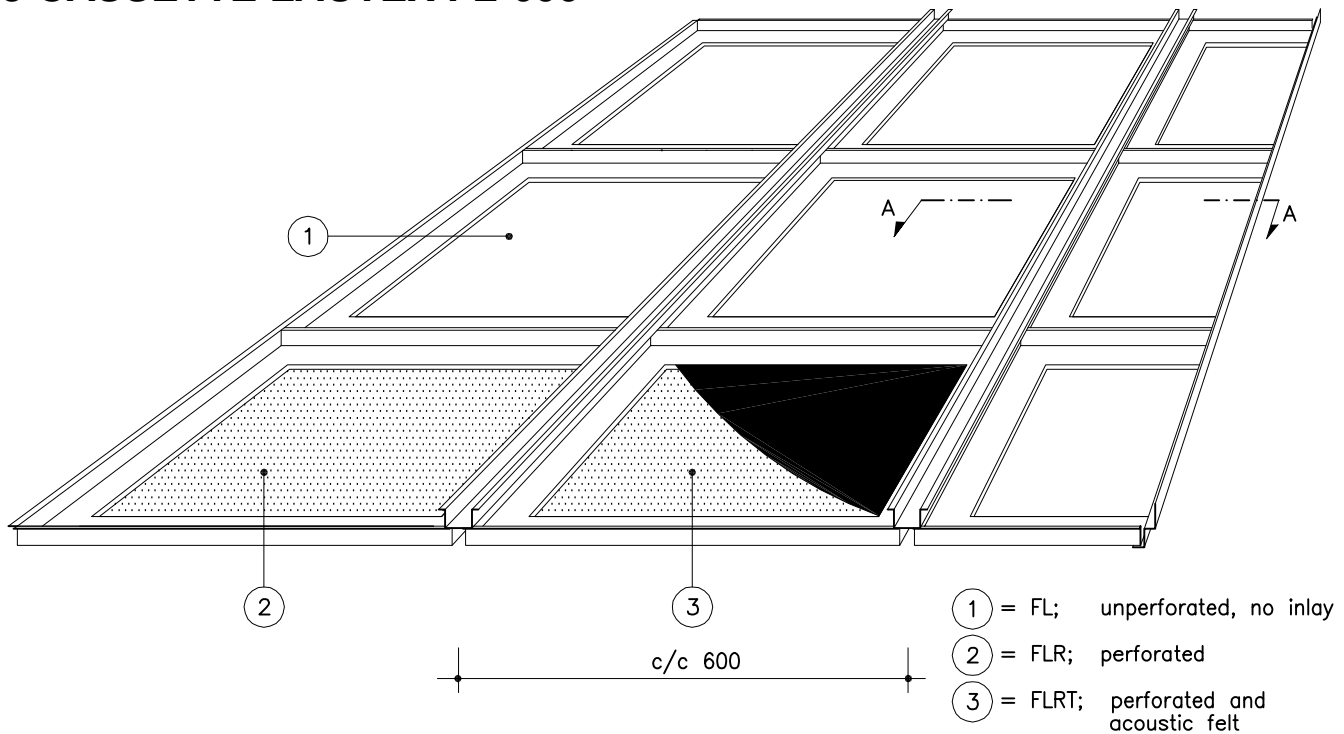

4.8 CASSETTE LAUTEX FL-600

ALTERNATIVE 1

A - A

ALTERNATIVE 2

A - A

STANDARD FL-CASSETTE

| | |
|--------------|-----------------|
| Material | 0.7 mm Al |
| Modular size | 600 x 600 mm |
| Height | 25 mm |
| Perforation | Ø2.0 mm |
| Inlay | acoustic felt |
| Finish | stove enamelled |

OTHER ALTERNATIVES

| | |
|-------------------------|--|
| Material | — |
| Modular size | — |
| Height | — |
| Perforation | Ø3.5 mm |
| Inlay | wool in plastic |
| Finish | high gloss anodized (Al) |
| Other special solutions | Please contact our technical information department. |