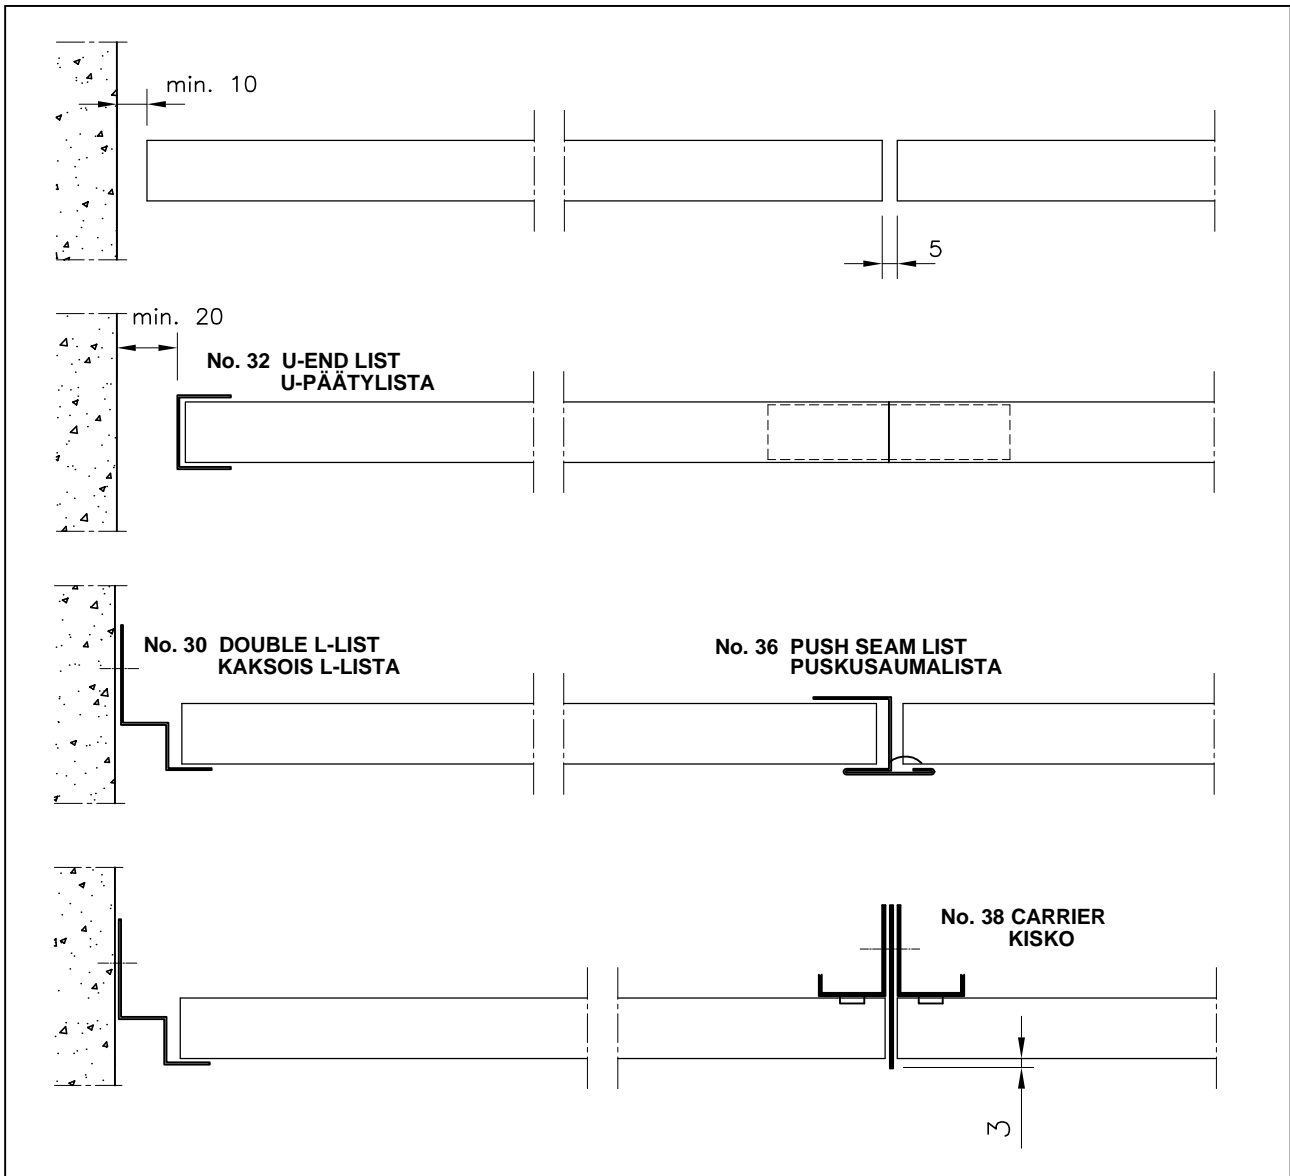

PROFILE CEILING SÄLEKATOT

SERVICE HATCH FOR PROFILES SÄLEKATON HUOLTOLUUKKU

All products are subject to modifications without prior notice. 2011